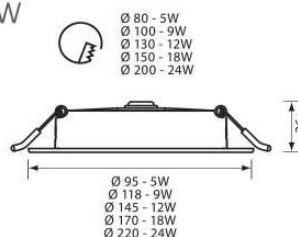

The series round LED downlights VERA LED are watertproof with IP54 and have a built-in switch for selecting the desired color temperature: 3000K (warm white), 4000K (cool light) or 6400K (daylight). These advantages allow freedom when choosing the application of the downlights. VERA LED are offered in 5 sizes with respective consumption: 5W, 9W, 12W, 18W and 24W.

LED

- 230V
- 50/60Hz
- IP 54
- 25000 [h]
- 120 [°]
- Ra ≥80
- House icon
- Recessed icon
- RoHS icon
- Hg icon

25 000h
IP 54
120°
RoHS

3000K 4000K 6400K
SELECTABLE CCT

Артикул	МОЩНОСТ	ЦВЕТНА T°	ЦВЯТ НА КОРПУСА	ЛУМЕНИ	КОД ЗАЯВКА
Article	Watt	K	Body color	Lm	Order code
VERA LED 5W CCT	5	3000-4000-6400	WHITE	420	VIV004753 NEW
VERA LED 9W CCT	9	3000-4000-6400	WHITE	770	VIV004754 NEW
VERA LED 12W CCT	12	3000-4000-6400	WHITE	1050	VIV004755 NEW
VERA LED 18W CCT	18	3000-4000-6400	WHITE	1520	VIV004756 NEW
VERA LED 24W CCT	24	3000-4000-6400	WHITE	2040	VIV004757 NEW